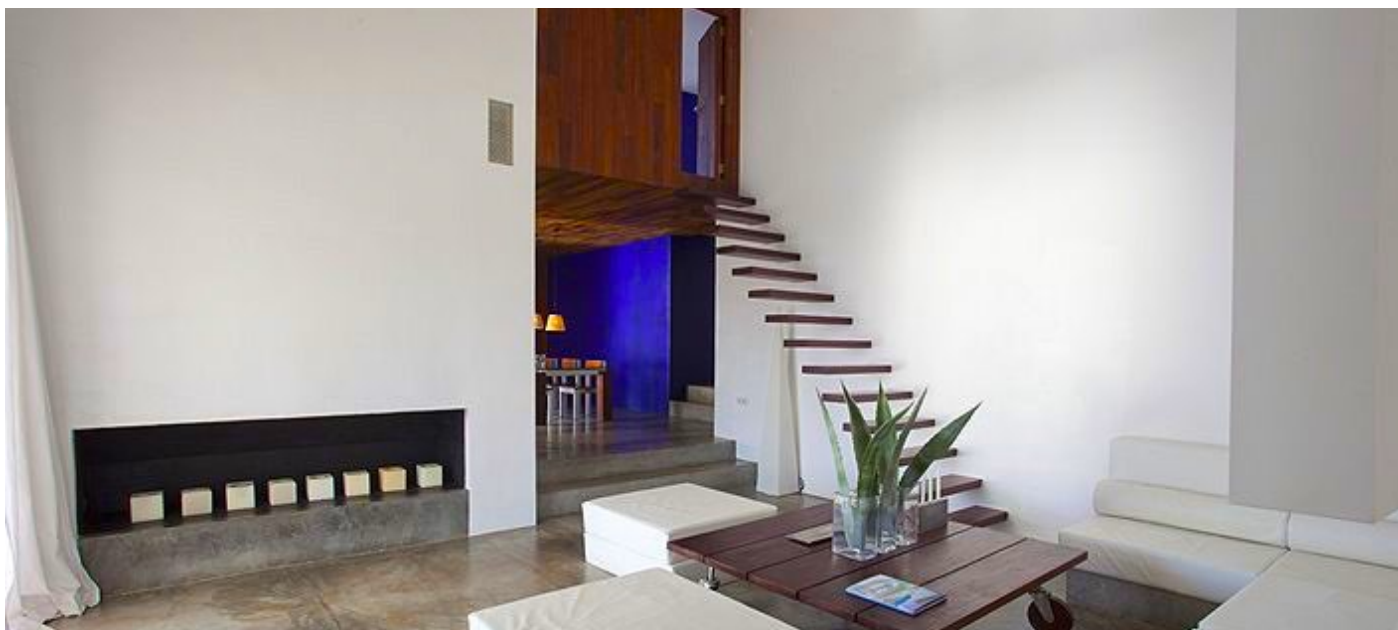

A11.SM

Location:	near San Miguel
Plot:	600.00 m ²
House:	300.00 m ²
Terrace:	300.00 m ²
Bedrooms:	6
Bathrooms:	7
Guests:	12

sea view . safe
unfit for families with children . parking private
air-conditioning in all the rooms
(Wifi) connection . TV LCD & DVD
fully equipped Kitchen
covered terrace . infinity pool
gym . sun loungers