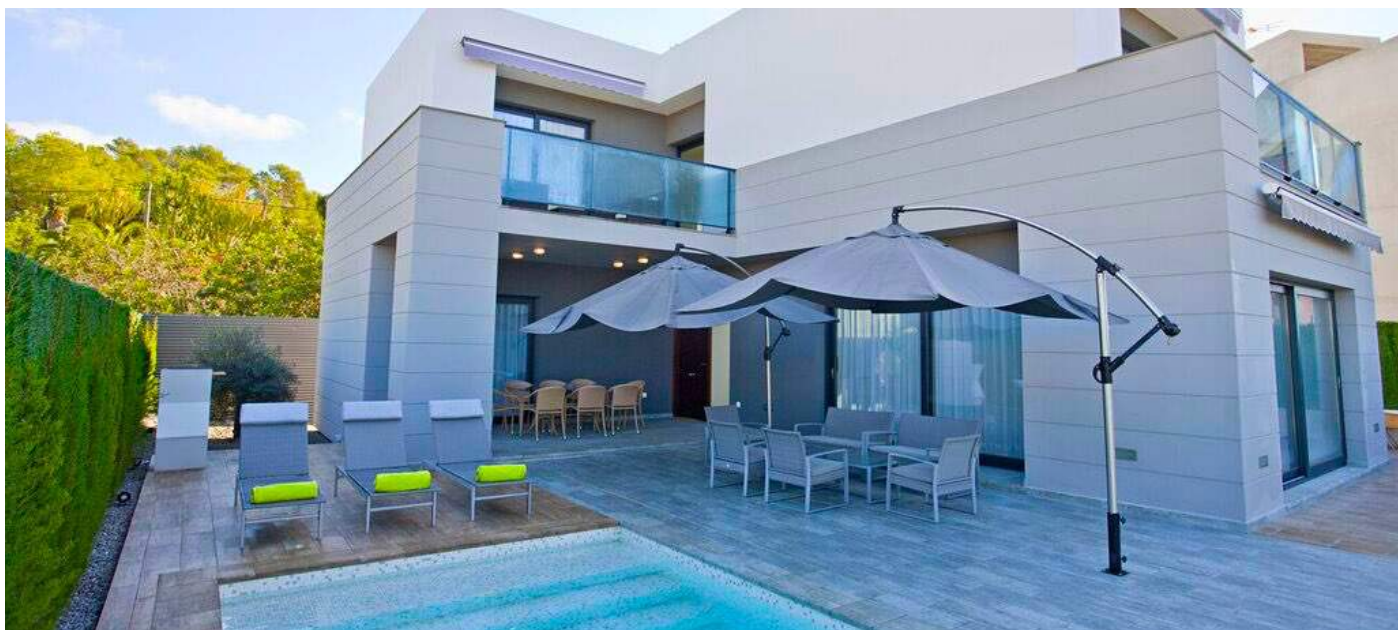

A10.CF

Location: near Ibiza town
Plot: 800.00 m²
House: 250.00 m²
Terrace: 200.00 m²
Bedrooms: 6
Bathrooms: 5
Guests: 12

fenced and enclosed property . safe . parking private
air-conditioning in all the rooms . heating in all the rooms
(Wifi) connection . TV & DVD
fully equipped Kitchen
chill out & covered terrace . outdoor shower
swimming pool . sun loungers
garden