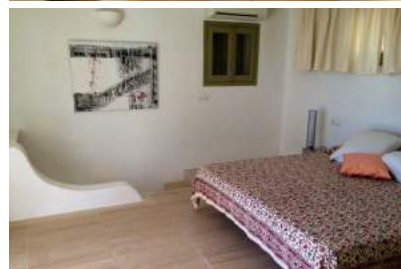

DISTANCES

Ibiza airport: 10 minutes by car

Ibiza town: 20 minutes by car

Beach: 5 minutes by car