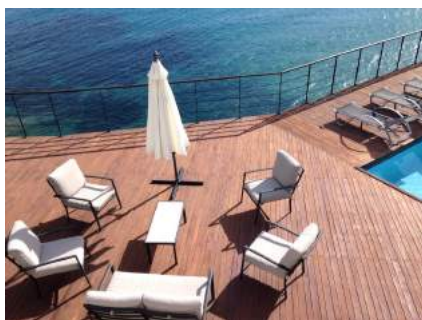

FANTASTIC VIEW VILLA'S

4 BEDROOMS | 8 GUESTS | 4 BATHROOMS

PROPRIETY FEATURES

fenced and enclosed property
parking

swimming pool
garden
chill out with outdoor dining table
full kitchen indoor
air conditioning
satellite TV
WIFI

covered terrace
sun loungers
sea view
first line of the sea

LAYOUT

Plot: 1500.00 m2
House: 350.00 m2

Location: near Es Cubells

DISTANCES

Ibiza airport: 10 minutes by car

Ibiza town: 20 minutes by car

Beach: 5 minutes by car