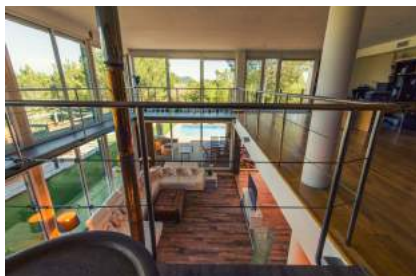

BBQ area
chill out with outdoor dining
covered terrace
swimming pool
fire place
sun loungers
garden

LAYOUT

Plot: 1500.00 m2
House: 350.00 m2

Location: near Cala Jondal

DISTANCES
Ibiza airport: 5 minutes by car
Ibiza town: 15 minutes by car
Beach: 5 minutes by car