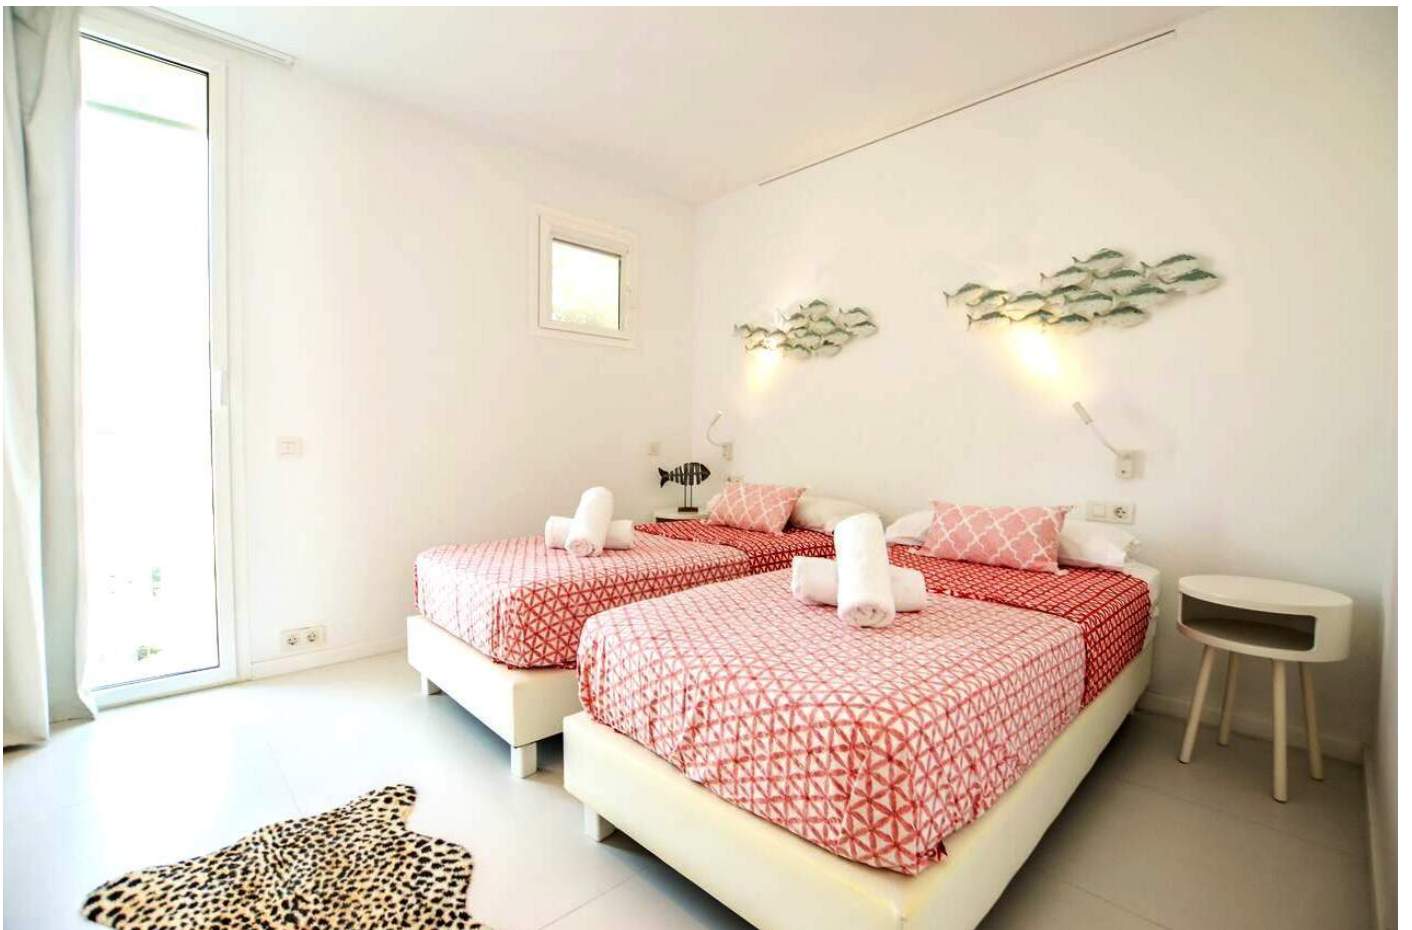

# ROUGE 2.2

Location: Marina Botafoch, Ibiza, Spain  
Plot: 100.00 m<sup>2</sup>  
Bedrooms: 2  
Bathrooms: 2  
Guests: 4/6

Covered terrace  
Air conditioning  
Fiber fast Wi-fi  
Tv Satellite  
Parking space  
Large pool  
Security  
Double sofa bed