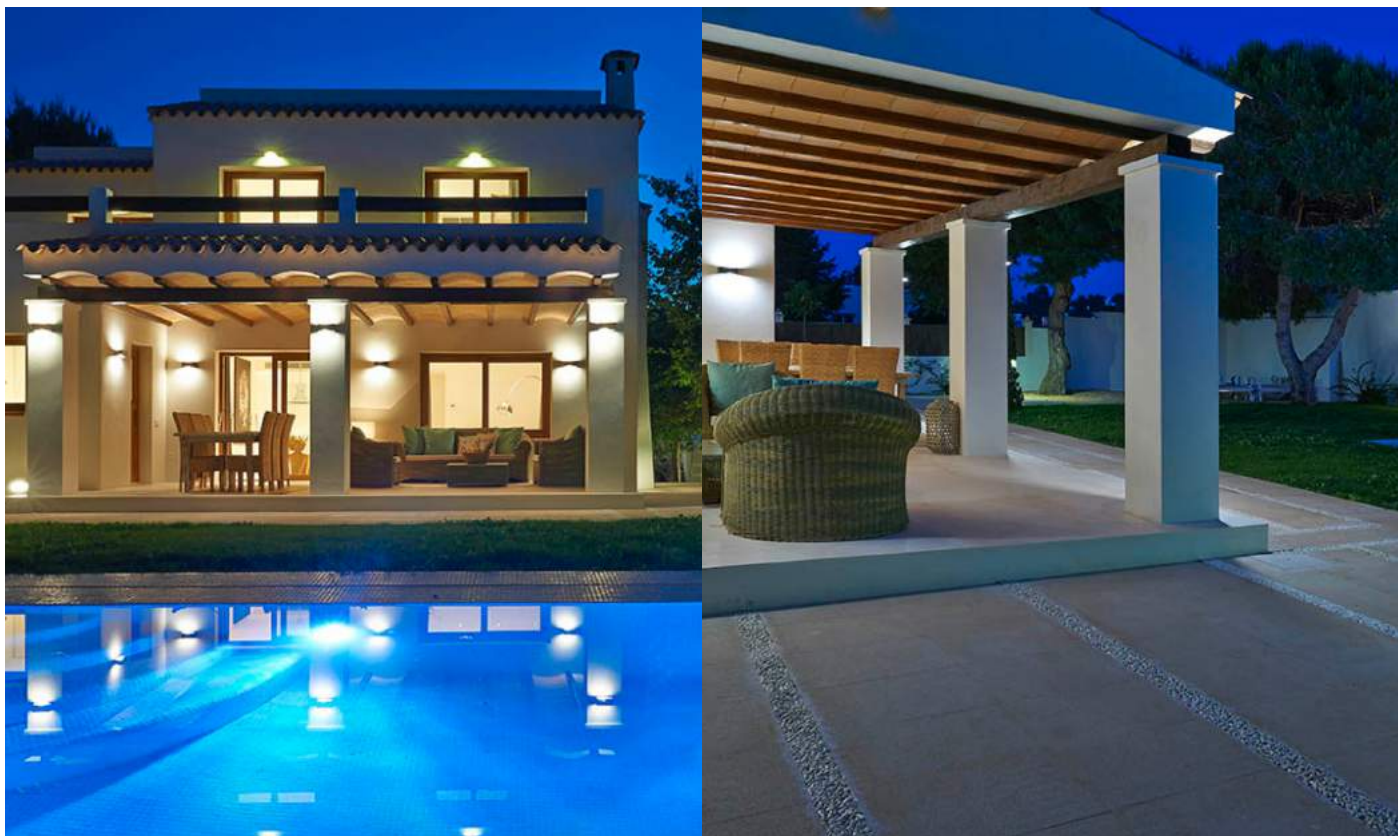

# A03.CJM

Location: near Cala Comte, Cala Bassa, Cala Tarida  
Plot: 1200.00 m<sup>2</sup>  
House: 300.00 m<sup>2</sup>  
Terrace: 60.00 m<sup>2</sup>  
Bedrooms: 4  
Bathrooms: 3  
Guests: 12

fenced and enclosed property . safe . alarm system  
sea view . sunset view . walking distance from the beach  
parking private  
air-conditioning in all the rooms  
(Wifi) connection . Digital & Satellite TV . Bose system  
fully equipped Kitchen  
chill out & covered terrace . infinity pool  
BBQ . sun loungers . garden